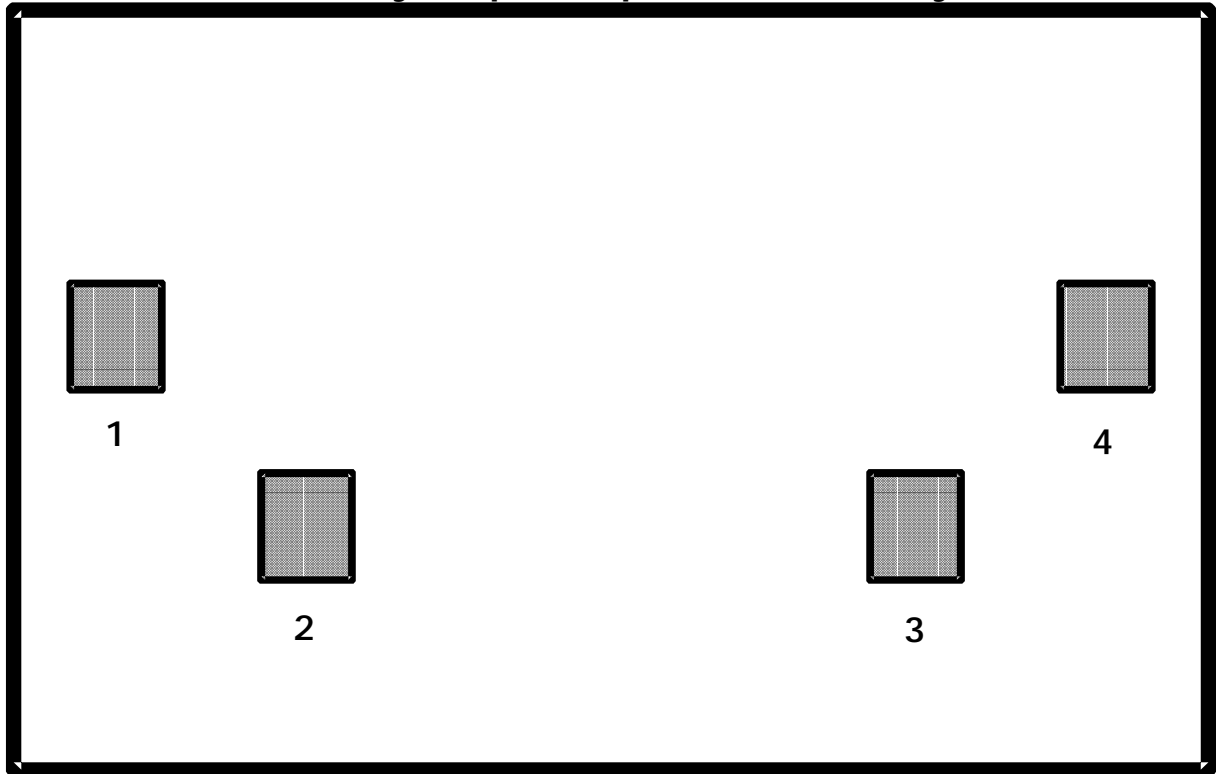

ERTS 4-key response pad (AGARD Layout)

Dimensions: 160x100x15 mm

ERTS Pair of 1-key Response Pads

Dimensions of one pad: 50x100x15 mm

Technical specification of keys (according to manufacturer):

Key surface	ca 10x9 mm
Debounce time:	max 0.2 ms
Strike distance:	ca. 0.8 mm
Contact distance:	ca. 0.4 mm
Strike power:	ca. 1.7 N
Lifetime:	more than 100.000 key presses